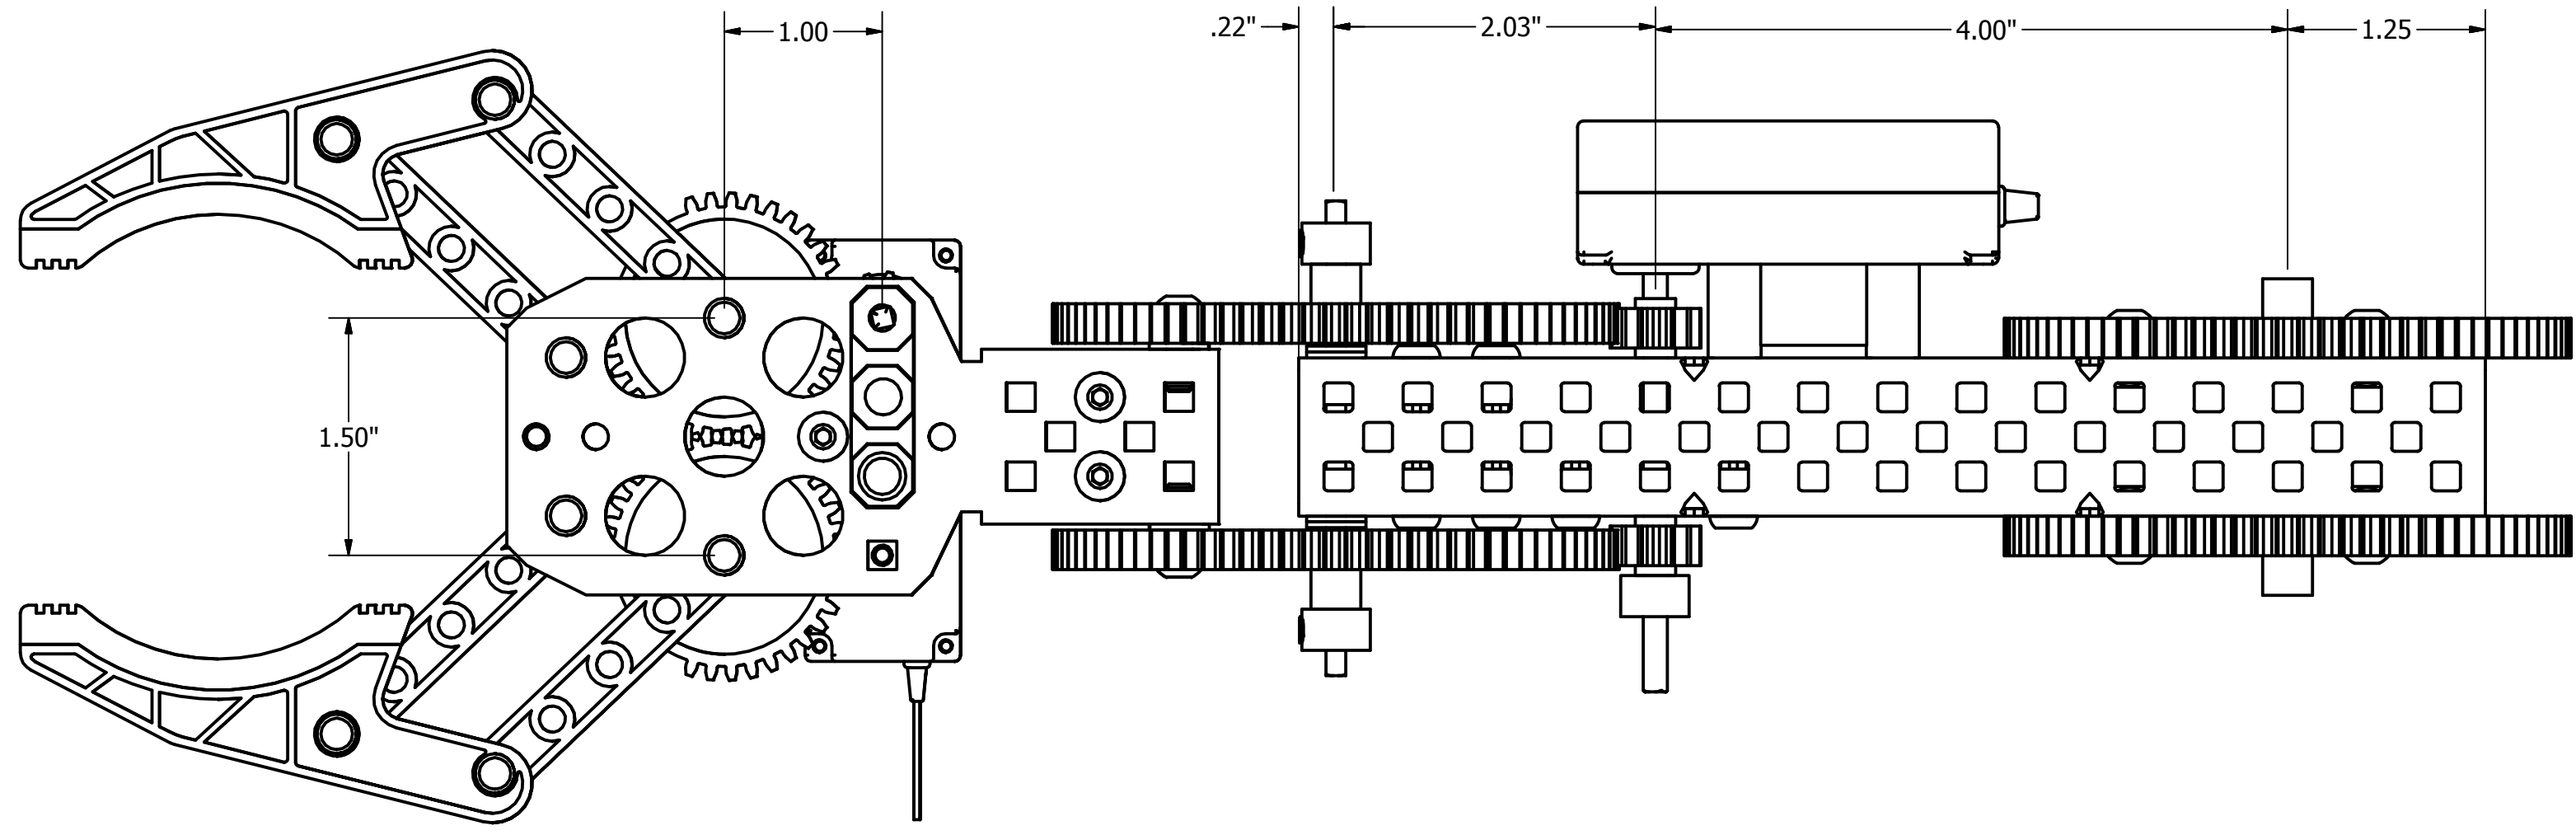

4

3

2

1

D

D

C

C

B

B

1:4 Scale

A

A

|                     |           |                              |                      |     |
|---------------------|-----------|------------------------------|----------------------|-----|
| DRAWN<br>AZ_RobtLab | 2/11/2011 | AZRobotics.com               |                      |     |
| CHECKED             |           | TITLE                        |                      |     |
| QA                  |           | Vex Air Duct Exploring Robot |                      |     |
| MFG                 |           | SIZE<br>C                    | DWG NO<br>V.A.D.E.R. | REV |
| APPROVED            |           | SCALE<br>1:1                 | SHEET 3 OF 3         |     |

4

3

2

1