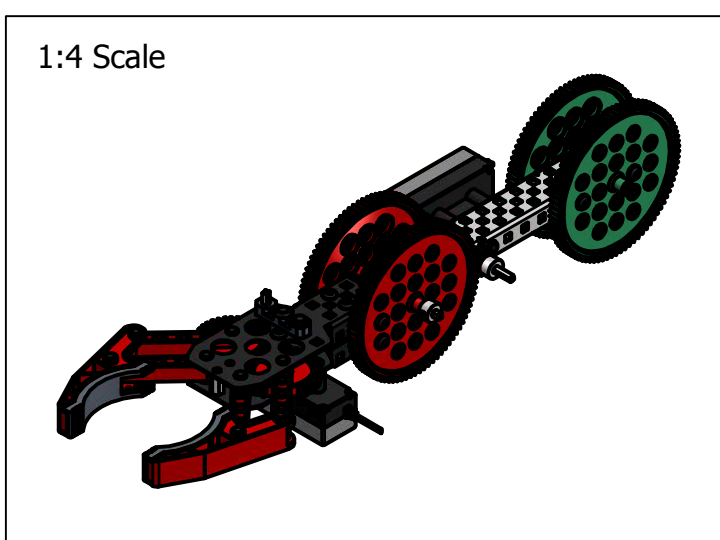

4

3

2

1

D

D

C

C

B

B

1:4 Scale

A

A

|                     |           |                              |                      |     |
|---------------------|-----------|------------------------------|----------------------|-----|
| DRAWN<br>AZ_RobtLab | 2/11/2011 | AZRobotics.com               |                      |     |
| CHECKED             |           | TITLE                        |                      |     |
| QA                  |           | Vex Air Duct Exploring Robot |                      |     |
| MFG                 |           | SIZE<br>C                    | DWG NO<br>V.A.D.E.R. | REV |
| APPROVED            |           | SCALE<br>1:1                 | SHEET 3 OF 3         |     |