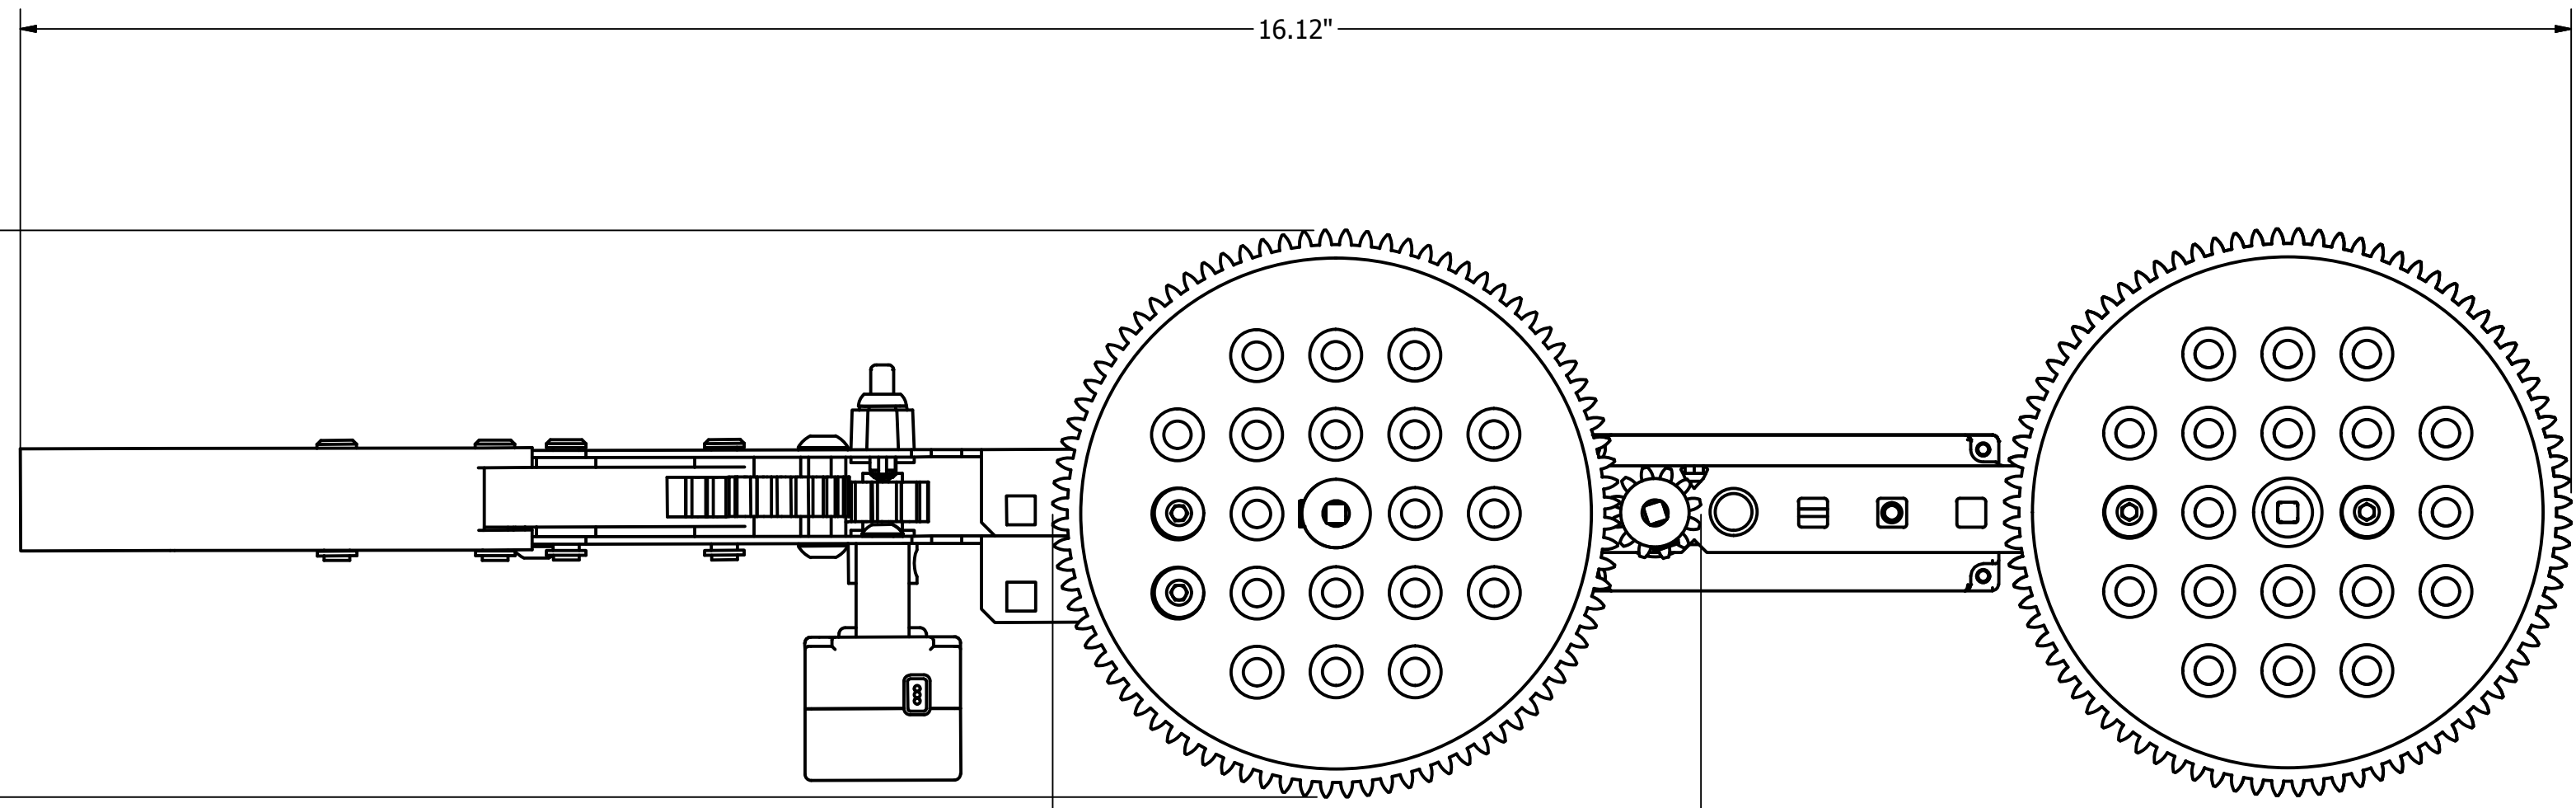

B

B

1:4 Scale

A

A

|                     |           |                              |                      |     |
|---------------------|-----------|------------------------------|----------------------|-----|
| DRAWN<br>AZ_RobtLab | 2/11/2011 | AZRobotics.com               |                      |     |
| CHECKED             |           | TITLE                        |                      |     |
| QA                  |           | Vex Air Duct Exploring Robot |                      |     |
| MFG                 |           | SIZE<br>C                    | DWG NO<br>V.A.D.E.R. | REV |
| APPROVED            |           | SCALE<br>1:1                 | SHEET 3 OF 3         |     |