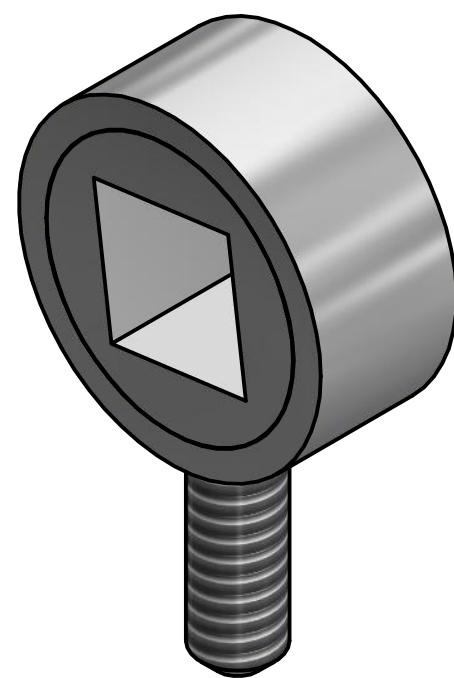

Screw Bearing Inner  
SCALE 4 : 1

SECTION A-A  
SCALE 4 : 1

Screw Bearing Outer  
SCALE 4 : 1

Metal Screw Bearing Assembly  
SCALE 4 : 1

Metal Screw Bearing with Square Axle Insert  
SCALE 4 : 1

Explosion  
SCALE 4 : 1

DRAWN Jonathan	1/11/2016	Materials: Aluminum or Steel		
CHECKED		TITLE		
QA		Metal Screw Bearing		
MFG		SIZE	DWG NO	REV
APPROVED		C	Complex Screw Bearing (metal)	
		SCALE 4:1	SHEET 1 OF 1	