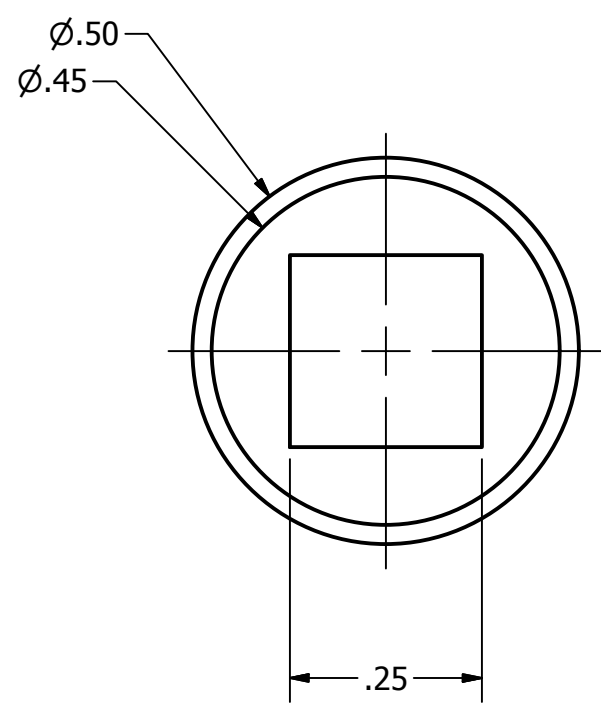

Screw Bearing Inner  
SCALE 4 : 1

SECTION A-A  
SCALE 4 : 1

Screw Bearing Outer  
SCALE 4 : 1

Metal Screw Bearing Assembly  
SCALE 4 : 1

Metal Screw Bearing with Square Axle Insert  
SCALE 4 : 1

Explosion  
SCALE 4 : 1

DRAWN Jonathan	1/11/2016	Materials: Aluminum or Steel		
CHECKED		TITLE		
QA		Metal Screw Bearing		
MFG		SIZE	DWG NO	REV
APPROVED		C	Complex Screw Bearing (metal)	
		SCALE 4:1	SHEET 1 OF 1	