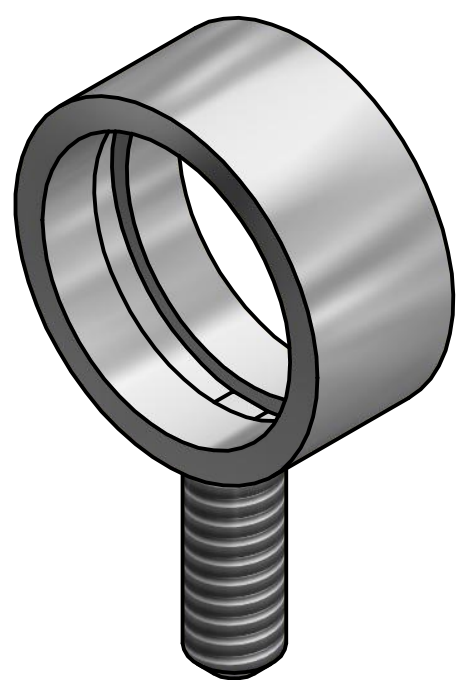

Screw Bearing Inner  
SCALE 4 : 1

SECTION A-A  
SCALE 4 : 1

Screw Bearing Outer  
SCALE 4 : 1

Metal Screw Bearing Assembly  
SCALE 4 : 1

Metal Screw Bearing with Square Axle Insert  
SCALE 4 : 1

Explosion  
SCALE 4 : 1

DRAWN Jonathan	1/11/2016	Materials: Aluminum or Steel		
CHECKED		TITLE		
QA		Metal Screw Bearing		
MFG		SIZE	DWG NO	REV
APPROVED		C	Complex Screw Bearing (metal)	
		SCALE 4:1	SHEET 1 OF 1	