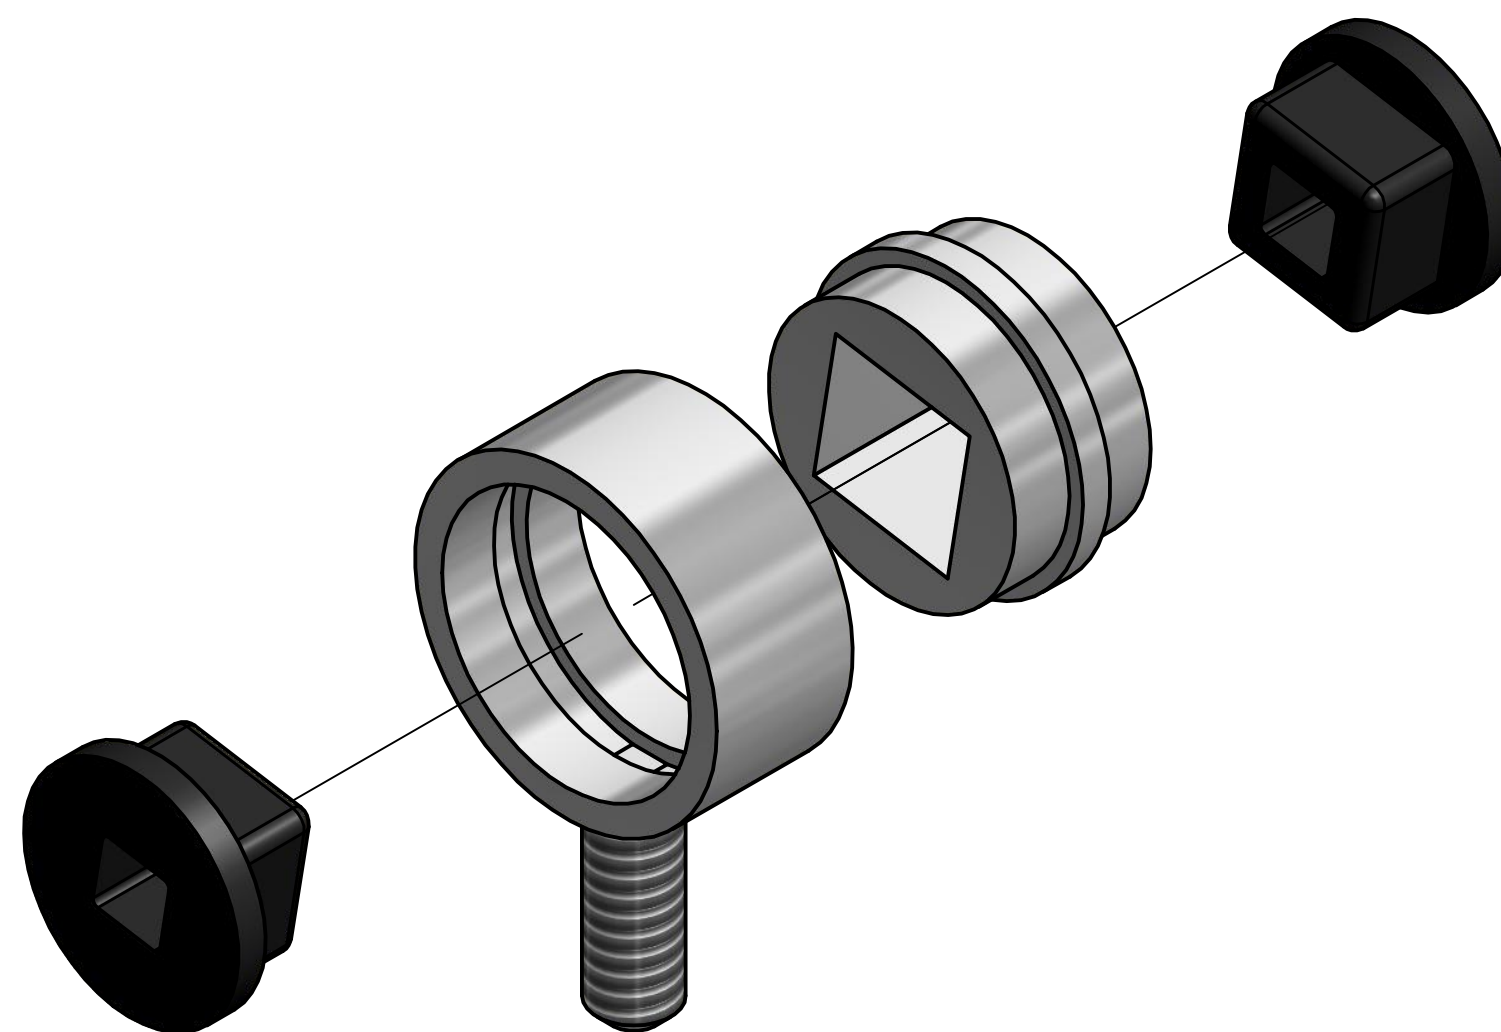

Screw Bearing Inner  
SCALE 4 : 1

SECTION A-A  
SCALE 4 : 1

Screw Bearing Outer  
SCALE 4 : 1

Metal Screw Bearing Assembly  
SCALE 4 : 1

Metal Screw Bearing with Square Axle Insert  
SCALE 4 : 1

Explosion  
SCALE 4 : 1

DRAWN Jonathan	1/11/2016	Materials: Aluminum or Steel		
CHECKED		TITLE		
QA		Metal Screw Bearing		
MFG		SIZE	DWG NO	REV
APPROVED		C	Complex Screw Bearing (metal)	
		SCALE 4:1	SHEET 1 OF 1	