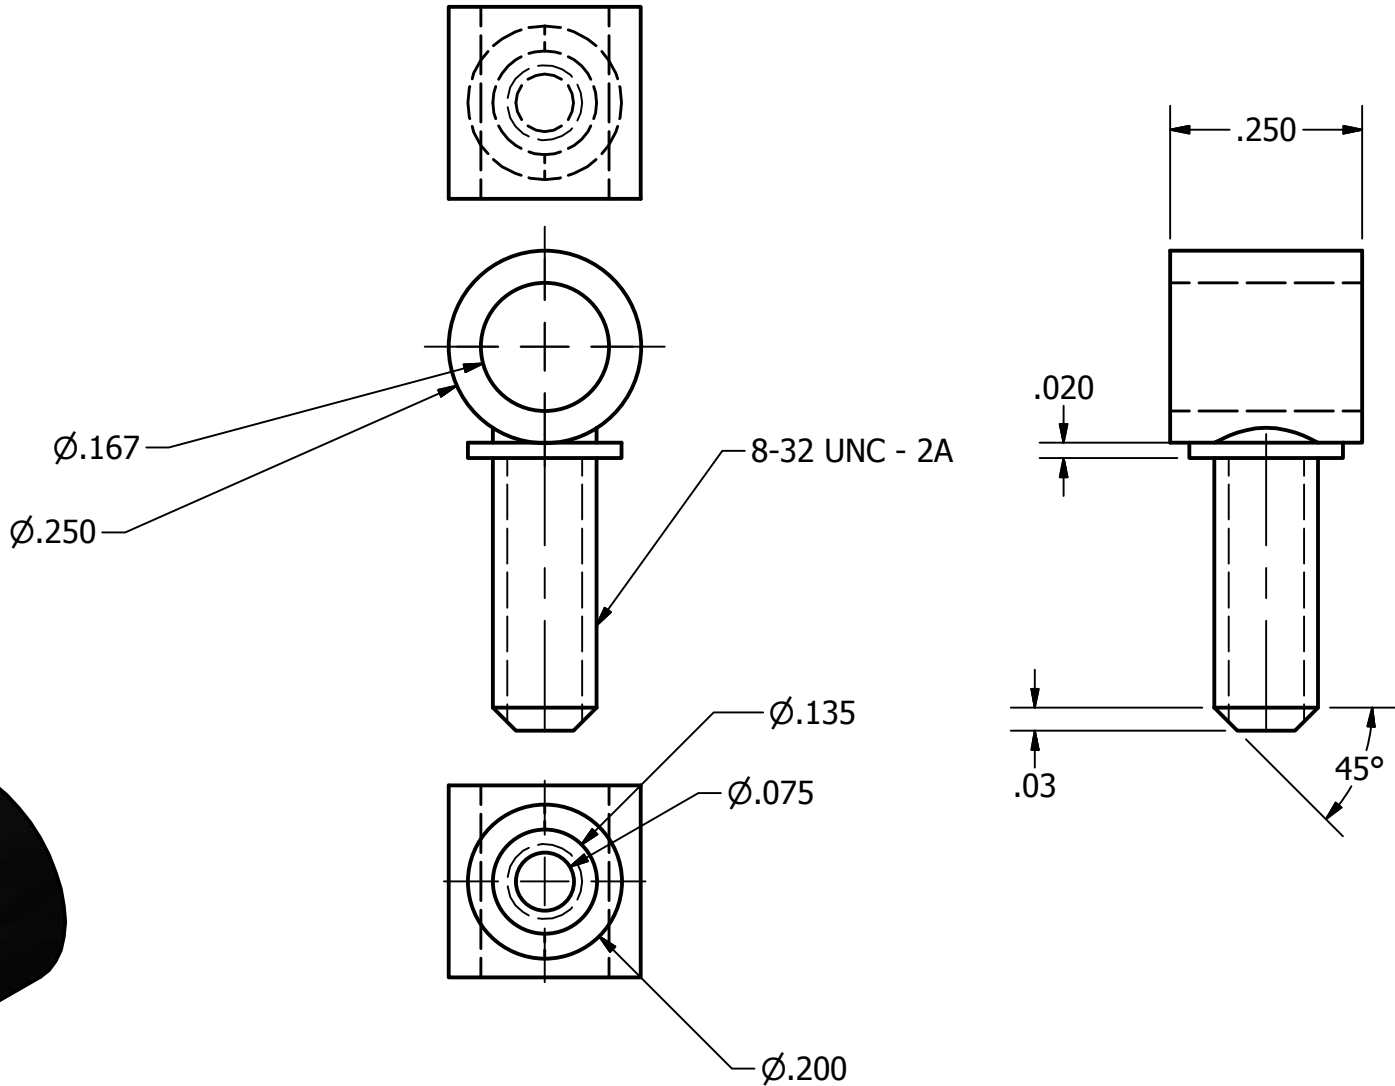

Plastic Screw Bearing
SCALE 5 : 1

DRAWN Jonathan	1/11/2016
CHECKED	
QA	
MFG	
APPROVED	

Material: ABS or Delrin		
TITLE Plastic Screw Bearing		
SIZE A	DWG NO simple screw bearing drawing	REV 1
SCALE 4:1	SHEET 1 OF 1	