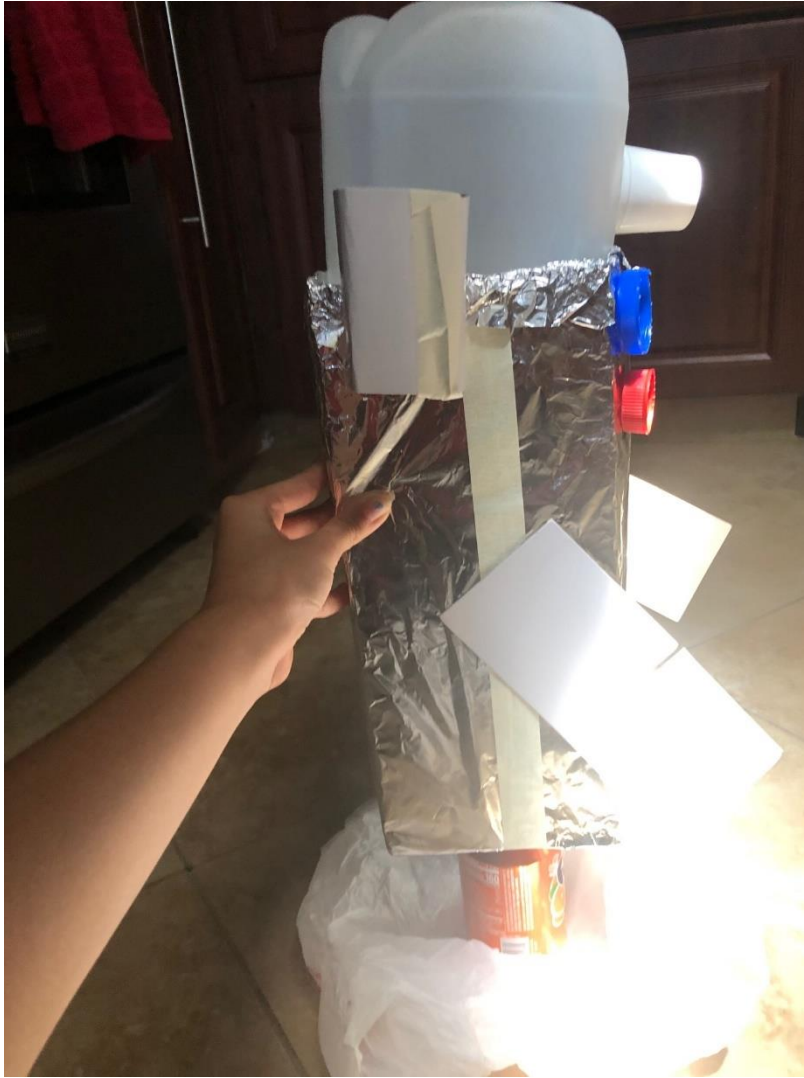

Challenger Elementary School- Challenger Explorers
Team- 33321A
5th grade
Eddie Falcon, Kristina Hobbs, Isabella Raful, Alejandro Valdes

Side View