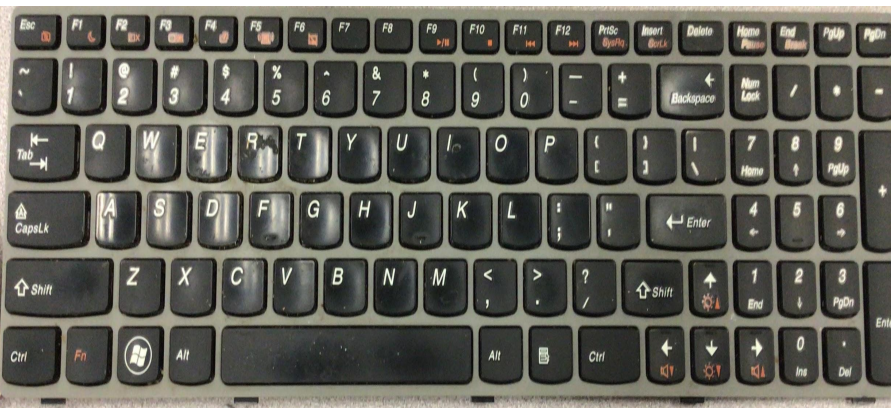

Keyboard

What is a keyboard?

A keyboard is a panel of keys that operates the laptop.

What does the keyboard do in a laptop?

A keyboard is for typing words and numbers on a laptop.