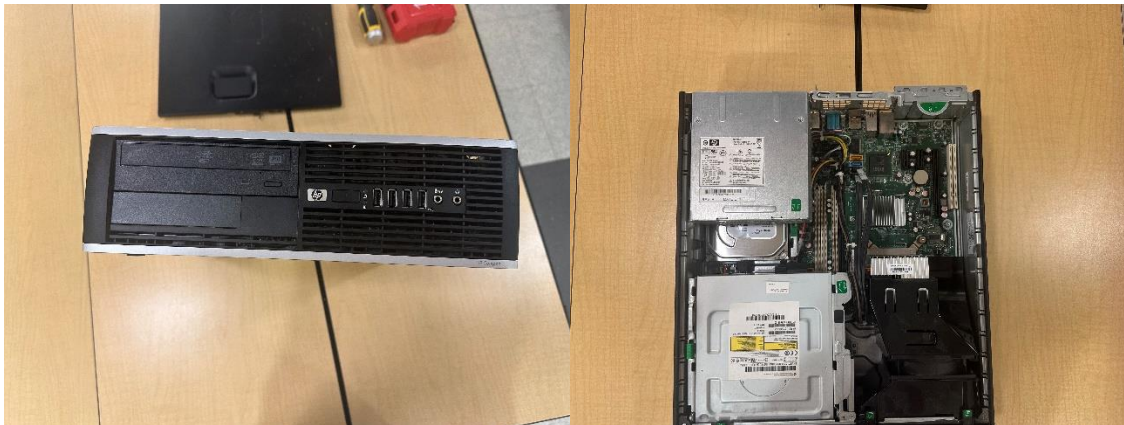

Reverse engineering challenge

Participants : jordi tort

TEAM : 35034A

International Studies Preparatory Academy at coral gables

Pc case

The case helps with protecting the components from multiple things such as physical damage intrusive foreign objects and electrical interference.

CPU

The central processing unit (CPU) is better known as the brain of the computer. It is the control unit that processes every computer operation. The CPU is made out of microprocessors that have the circuitry and logic to process whatever task you put on it. Depending on the CPU some might even have display capabilities and don't need a graphics card.

CPU cooler

A part that absorbs the heat from the heat spreader on the CPU and dissipates the heat away.

(Picture not attached because the computer didn't come with one.)

Motherboard

The motherboard is a crucial part of the operation because it's the piece that takes care of putting all the pieces together and communicating between each other. It also distributes electricity to all its components. Without the motherboard nothing would be able to communicate. It is made out of circuits that make everything function.

Power supply

The power supply unit (PSU) it's a hardware that changes ac current to dc current and distributes it to the rest of the components.

Case fan

A vital piece to the computer because it keeps it cool by dissipating the heat created by the components.